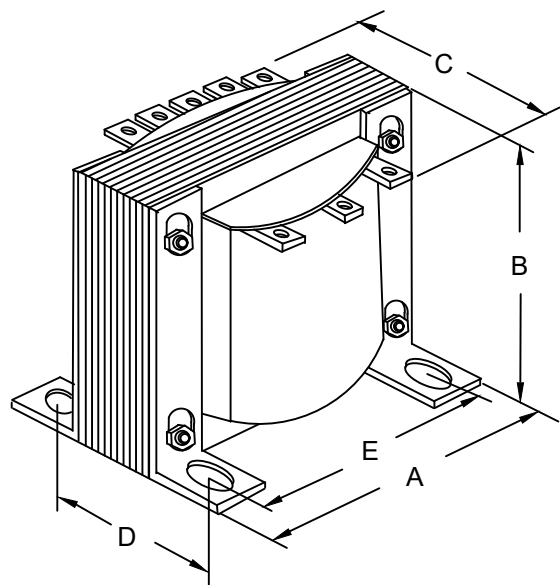

WIRING CONNECTION

PRIMARY :	
VOLTS	CONNECT LINES TO :
208	H1-H2
240	H1-H3
480	H1-H4
600	H1-H5

SECONDARY :	
VOLTS	CONNECT LINES TO :
24	X1-X2
120	X1-X3

DIMENSIONS INCHES / MM

VA	A	B	C	D	E	MOUNTING HOLES INCHES / MM	SHIP WEIGHT LBS / KG
150	3.75 95.3	3.13 79.5	4.02 102.1	3.00 76.2	3.13 79.5	0.21 x 0.625 5.3 x 15.9	5.75 2.6