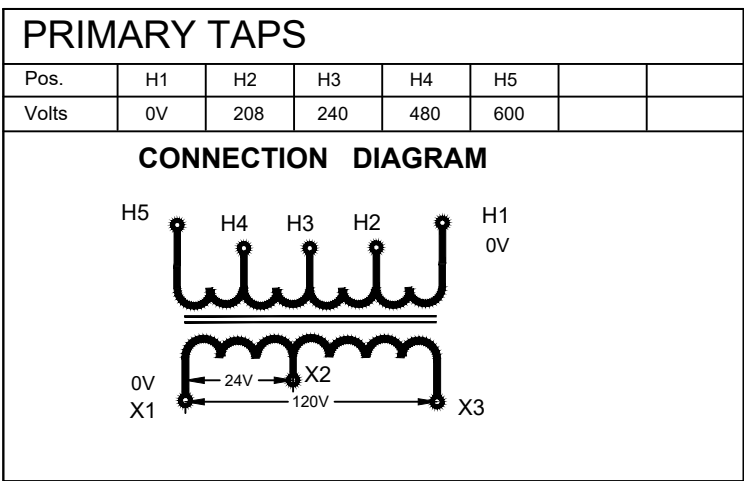

MARCUS

Marcus Transformer LTD
 Phone: 1-800-267-7376
 Fax: 1-866-205-7526
 Email: Info@marcustransformer.com

TECHNICAL DATA

SINGLE PHASE CONTROL TRANSFORMER

DESCRIPTION	
MODEL	M98400T
Type	Open
VA	150
Primary (Volts)	208 / 240 / 480 / 600
Secondary (Volts)	24 / 120
Input Amps	0.48 / 0.42 / 0.21 / 0.17
Output Amps	4.17 / 0.83
Temperature Rise	80°C
Insulation Class	B (130°C)
Frequency	60Hz
Polarity	additive
Noise level	less than 40DB
Winding	Copper
Approvals	CE compliant UL listed CSA approved

WIRING CONNECTION

PRIMARY :	
VOLTS	CONNECT LINES TO :
208	H1-H2
240	H1-H3
480	H1-H4
600	H1-H5

SECONDARY :	
VOLTS	CONNECT LINES TO :
24	X1-X2
120	X1-X3

DIMENSIONS INCHES / MM

VA	A	B	C	D	E	MOUNTING HOLES INCHES / MM	SHIP WEIGHT LBS / KG
150	3.75 95.3	3.13 79.5	4.02 102.1	3.00 76.2	3.13 79.5	0.21 x 0.625 5.3 x 15.9	5.75 2.6